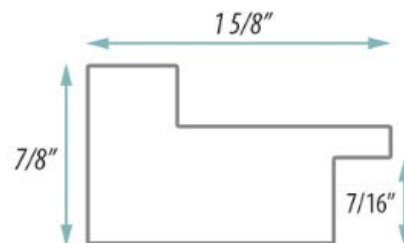

SPECIFICATION SHEET

FRAMED MIRROR MODEL#:

FM 83991-21X30

FRAMED MIRRORS COLLECTION

FEATURES:

- ONE 21X30" HIGH RESOLUTION SILVER PLATE GLASS MIRROR SIZE W/ DECORATIVE FRAME.
- "WALL HUGGER" HANGERS FOR MOUNTING INCLUDED.
- STANDARD MOUNTING STYLE IS VERTICAL. FOR HORIZONTAL, PLEASE SPECIFY WHEN ORDERING.
- PACKED IN FOUR WALL (FOLDED DOUBLE WALL) CORRUGATION.
- STYLE: RUSTIC/DISTRESSED
- COLOR: BROWN
- FINISH: RUSTIC BARNWOOD

MIRROR FINISHES:

- FLAT POLISHED EDGE
- BEVELED EDGE

OVERALL SIZE DIMENSION: 24 1/4" WIDE X 33 1/4" HIGH X 1" DEEP